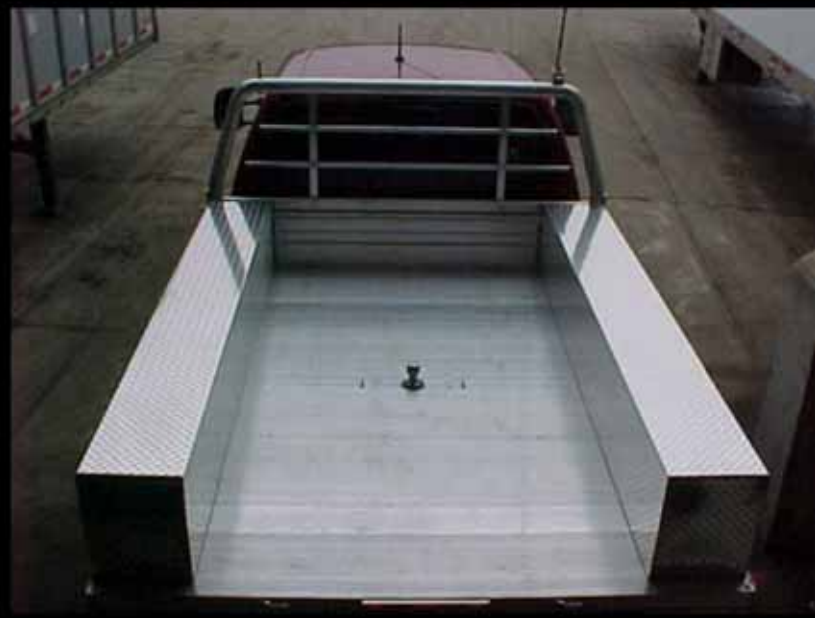

Ute Bed® Ute Tray® **Accessories**

Tool Boxes